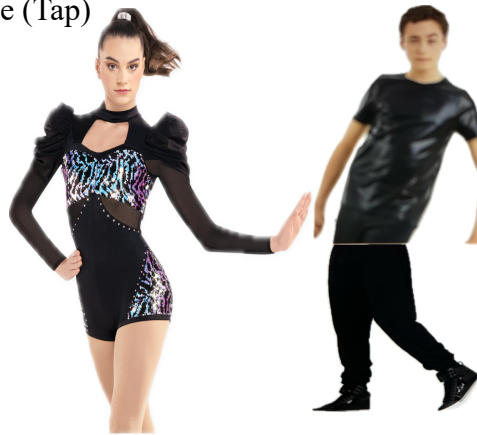

9-11 Yr. Tumbling
6:30-7:30 Wed S1
\$56.00
Tights - Tan Convertible

9-11 Yr. Lyrical
4:30-5:30 Wed S1 Miss Melissa
(Wear Your Own Party Dress)
Tights – Tan Convertible

9-11 Yr. Jazz/Tap – It's Still Rock and Roll To Me (Tap)

I Got The Music In Me (Jazz)

6:15-7:15 Thurs S4 Miss Kristen

\$60.00

Tights - Tan

10-12 Yr. Lyrical – I Only Wanna Be With You

6:00-7:00 Tues S4 Miss Ange

\$52.00

Tights - Tan Convertible