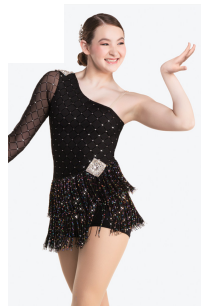

10-12 Yr. Pointe
Fri 7:15-8:00 S1 Miss Caroline
\$58.00
Tights: Theatrical Pink

10-12 Yr. Ballet
Married Life
Tues 7:00-8:00 S2 Miss Tina
\$58.00
Tights: Theatrical Pink

11-12 Yr. Hip Hop
Mon 5:00-6:00 S4 Miss Danielle
Thurs 7:15-8:15 S2 Miss Carly
\$60.00
No Tights

12-14 Yr. Lyrical
Wed 6:30-7:30 S1 Miss Melissa
\$61.00
Tights: Tan Stirrup Tights

12-14 Yr. Jazz/Tap
Tues 5:00-6:15 S1 Miss Heidi
\$57.00
Tights: Tan

11-13 Jazz/Tap
Thurs 7:00-8:00 S4 Miss Heidi
\$56.00
Tights: Tan